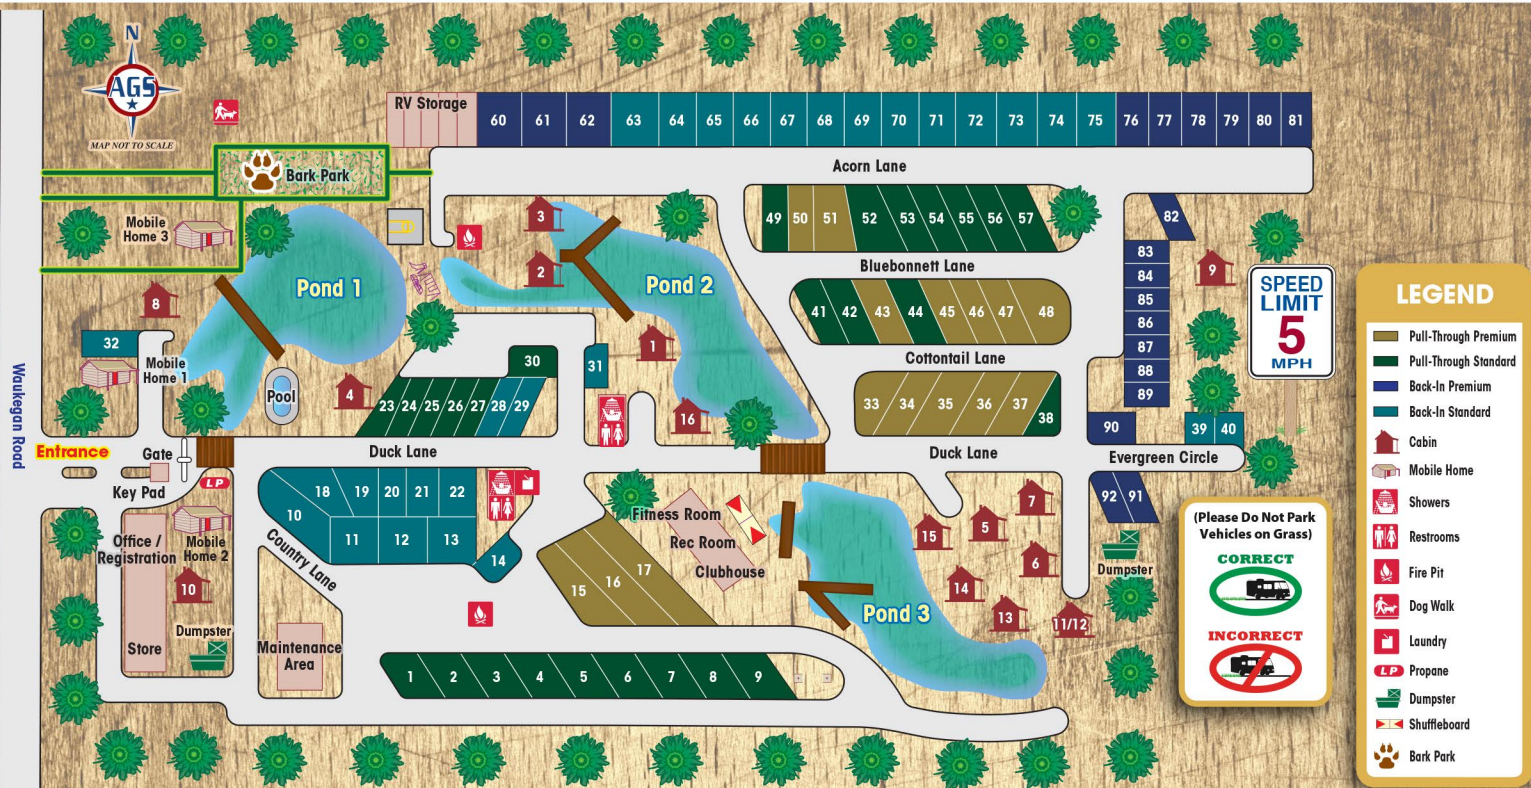

ORV CONROE RV PARK

Owned and Managed by: **QUALITY**
RV RESORTS

SPEED LIMIT
5
MPH

(Please Do Not Park Vehicles on Grass)

CORRECT

INCORRECT

LEGEND

- Pull-Through Premium
- Pull-Through Standard
- Back-In Premium
- Back-In Standard
- Cabin
- Mobile Home
- Showers
- Restrooms
- Fire Pit
- Dog Walk
- Laundry
- LP Propane
- Dumpster
- Shuffleboard
- Bark Park