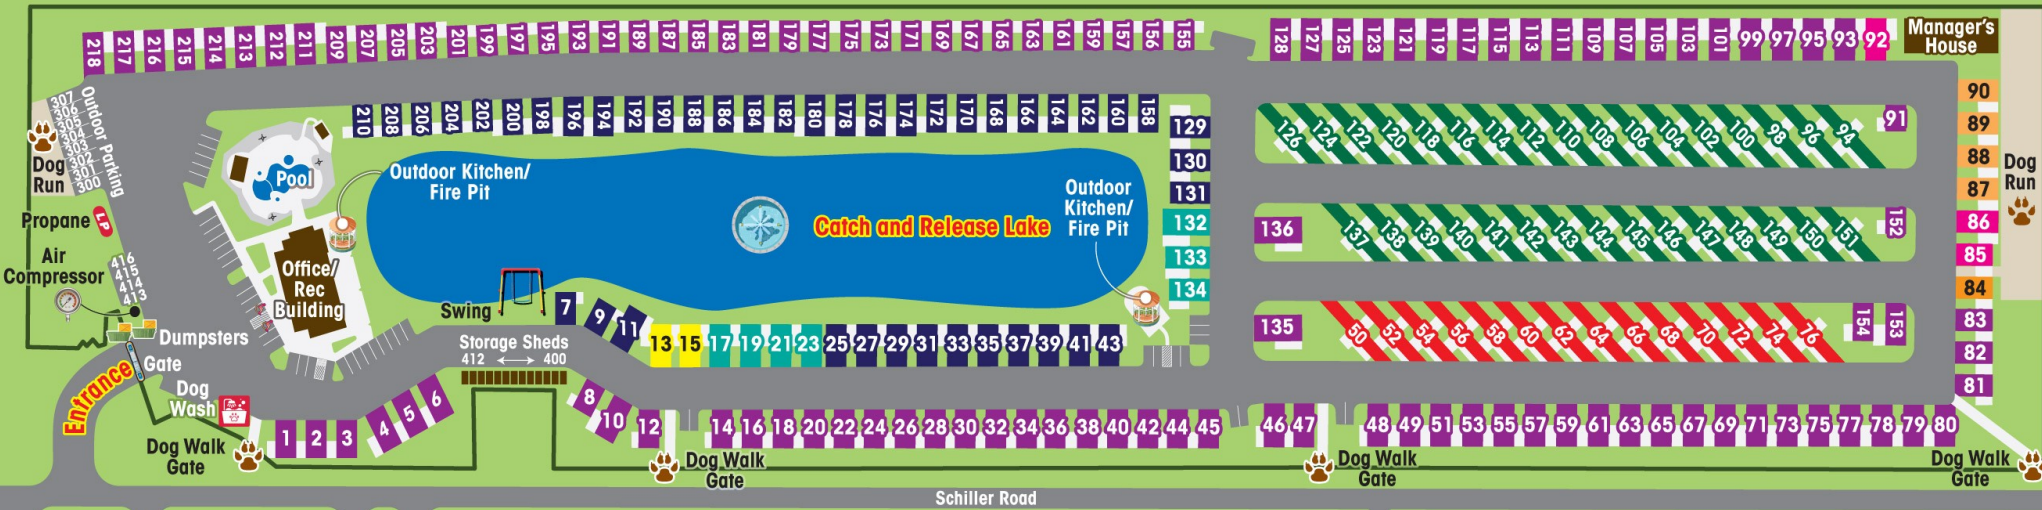

# HIGHWAY 6

## QRV RESORTS

★  
EST. 1992

### LEGEND

- |                        |                        |                              |
|------------------------|------------------------|------------------------------|
| Travel Trailer         | Pull-Thru Site         | Outdoor Kitchen/<br>Fire Pit |
| Lakefront Park Model   | Back-In Site           | Air Compressor               |
| Park Model             | Handicapped<br>Parking | Propane                      |
| Lake Head-In Site      | Dog Wash               | Swing                        |
| Lake Back-In Site      | Gate                   | Dumpster                     |
| Covered Pull-Thru Site | Dog Area               |                              |

MAP NOT TO SCALE

(Please Do Not Park Vehicles on Grass)